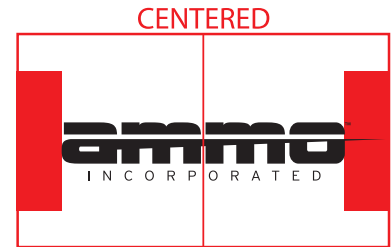

AMMO INC. STYLE GUIDE

LOGO

NOTE: Do Not stretch, rotate, or resize logo less than 20mm in height.

NOTE: ALWAYS center the logo between the 'MM'

COLORS

#060000
RGB 6/0/0
CMYK 40/40/40/100
PMS Black

AMMO BLACK