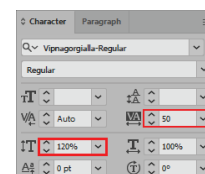

Tracking: 50 / Vertical Scale:120%